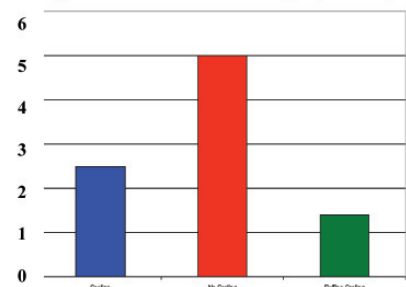

Weight Loss In Each Trial (in pounds)

Heat exhaustion occurs when you lose **2% or more** of your total body weight due to fluid loss.