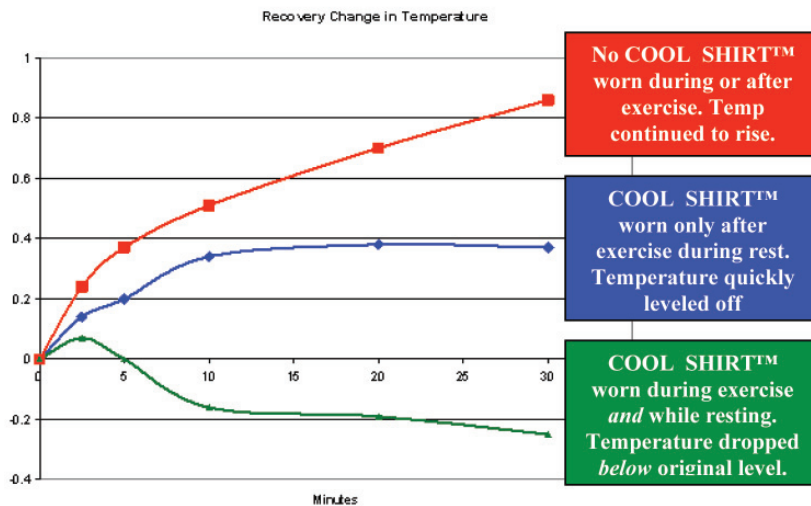

TESTING PROVES THE FOOTBALL COOL SHIRT™ WORKS

Independent testing results of three separate trials involving rigorous exercise.